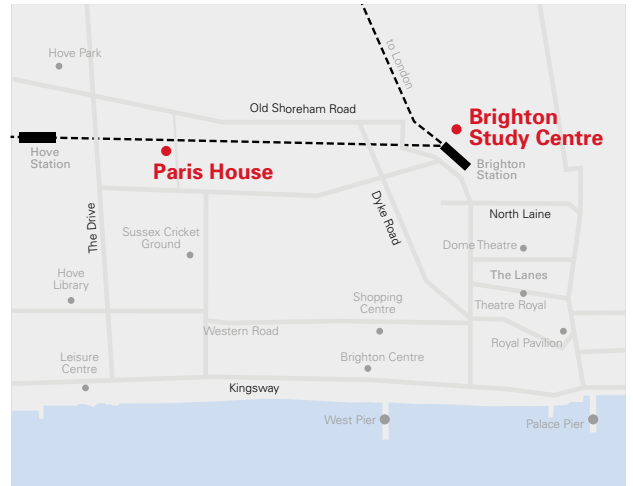

Paris House
Wilbury Villas
Hove
East Sussex